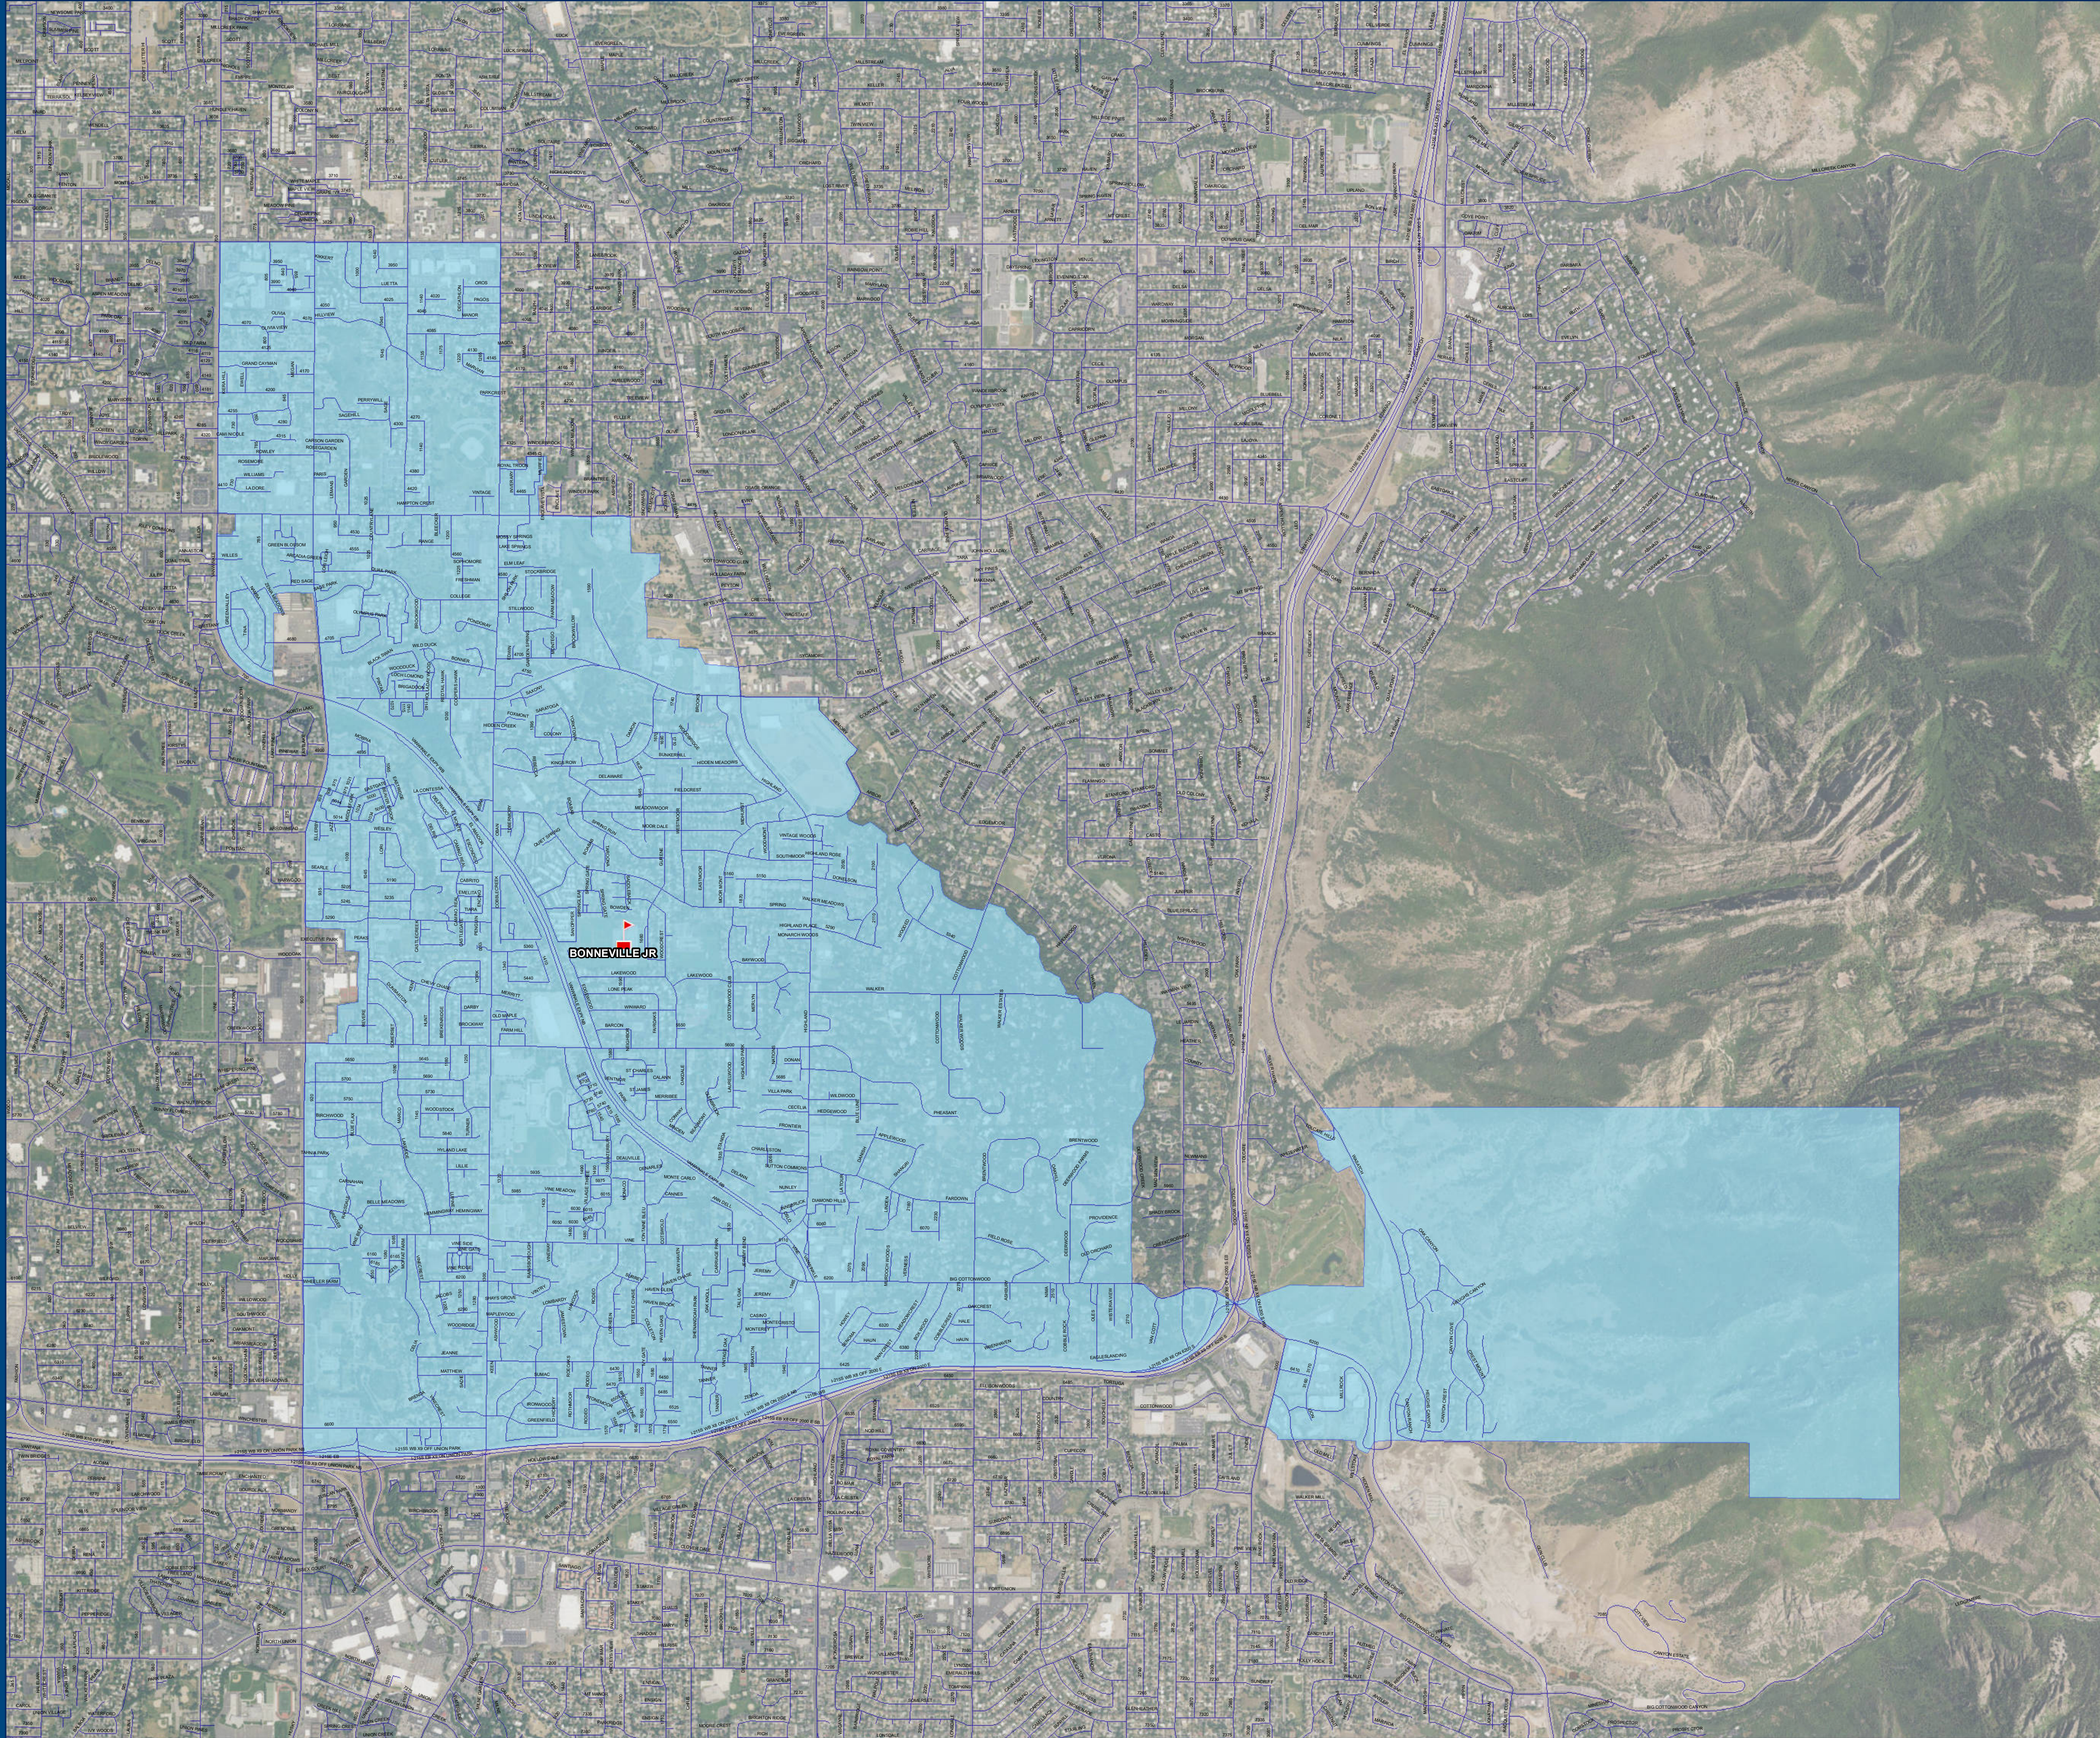

BONNEVILLE JR

All boundaries are up-to-date and only change when there is an approved boundary change.

Legend

 School

 Streets

 Jr High Boundary

0 10 20 40 Miles