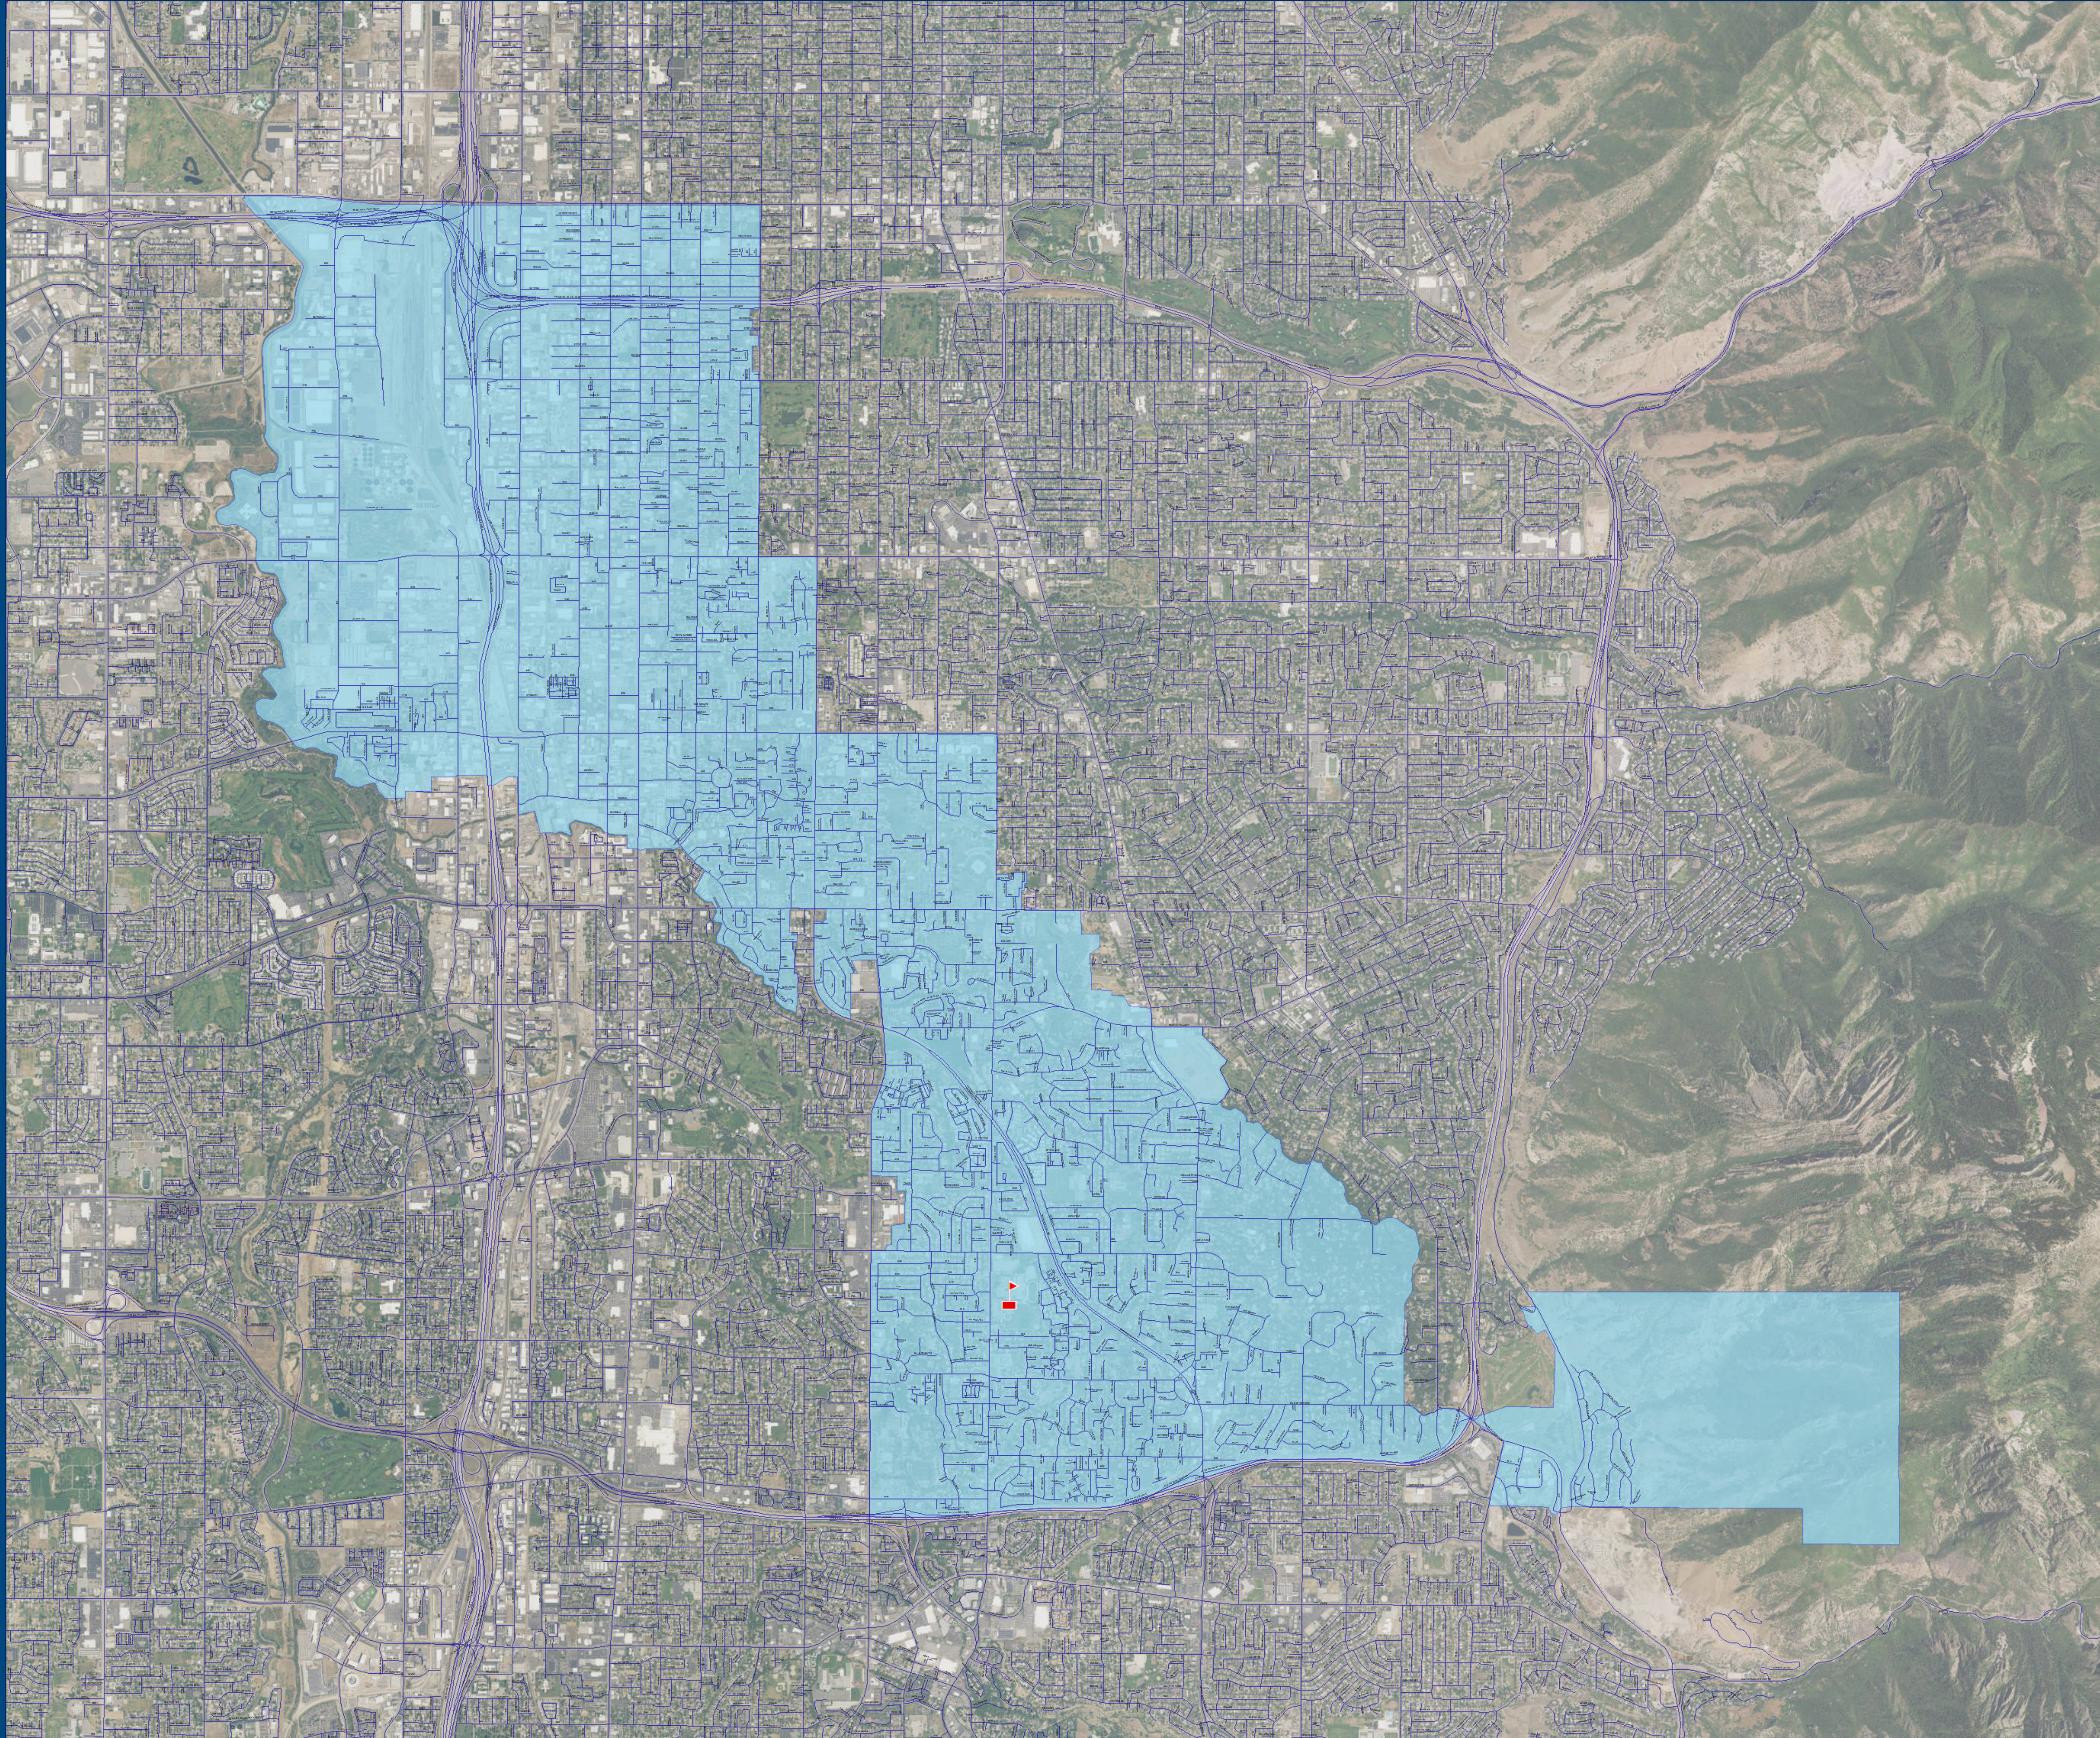

COTTONWOOD HIGH

All boundaries are up-to-date and only change when there is an approved boundary change.

Legend

 School

 Streets

 High School Boundary

0 10 20 40 Miles