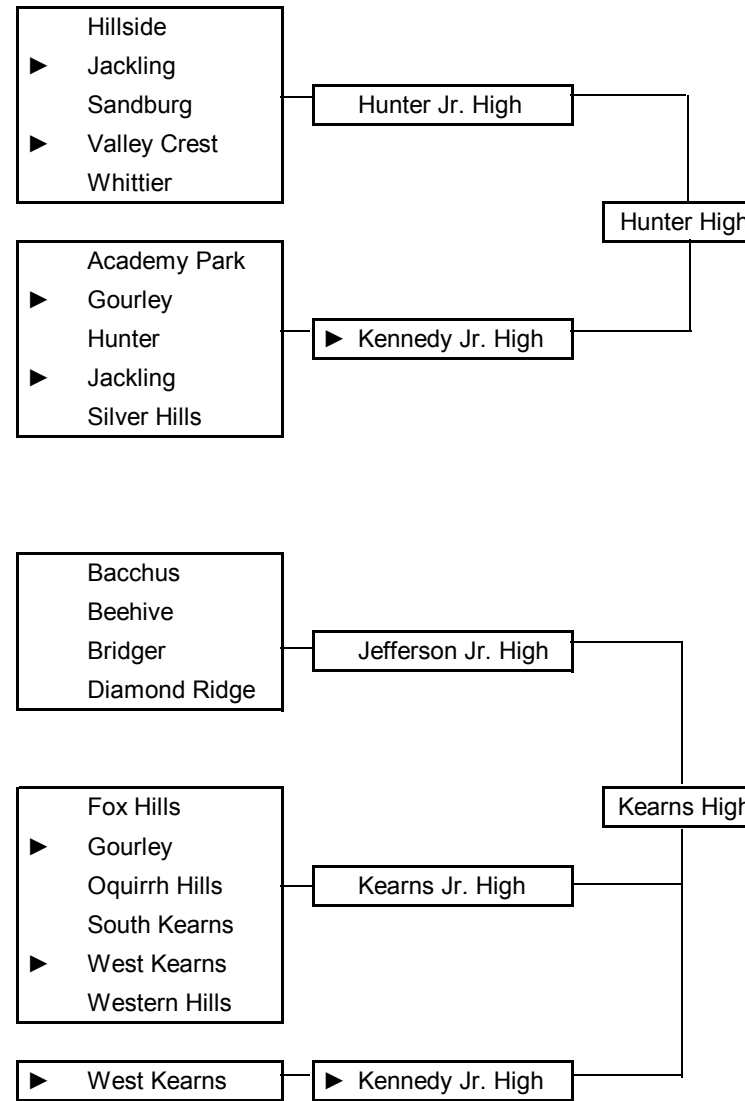

Granite School District
Feeder School Flow Chart
 2015-2016

▶ Feeds into more than one location

(dual) = dual enrollment areas of Driggs that have the option to attend Driggs or Morningside