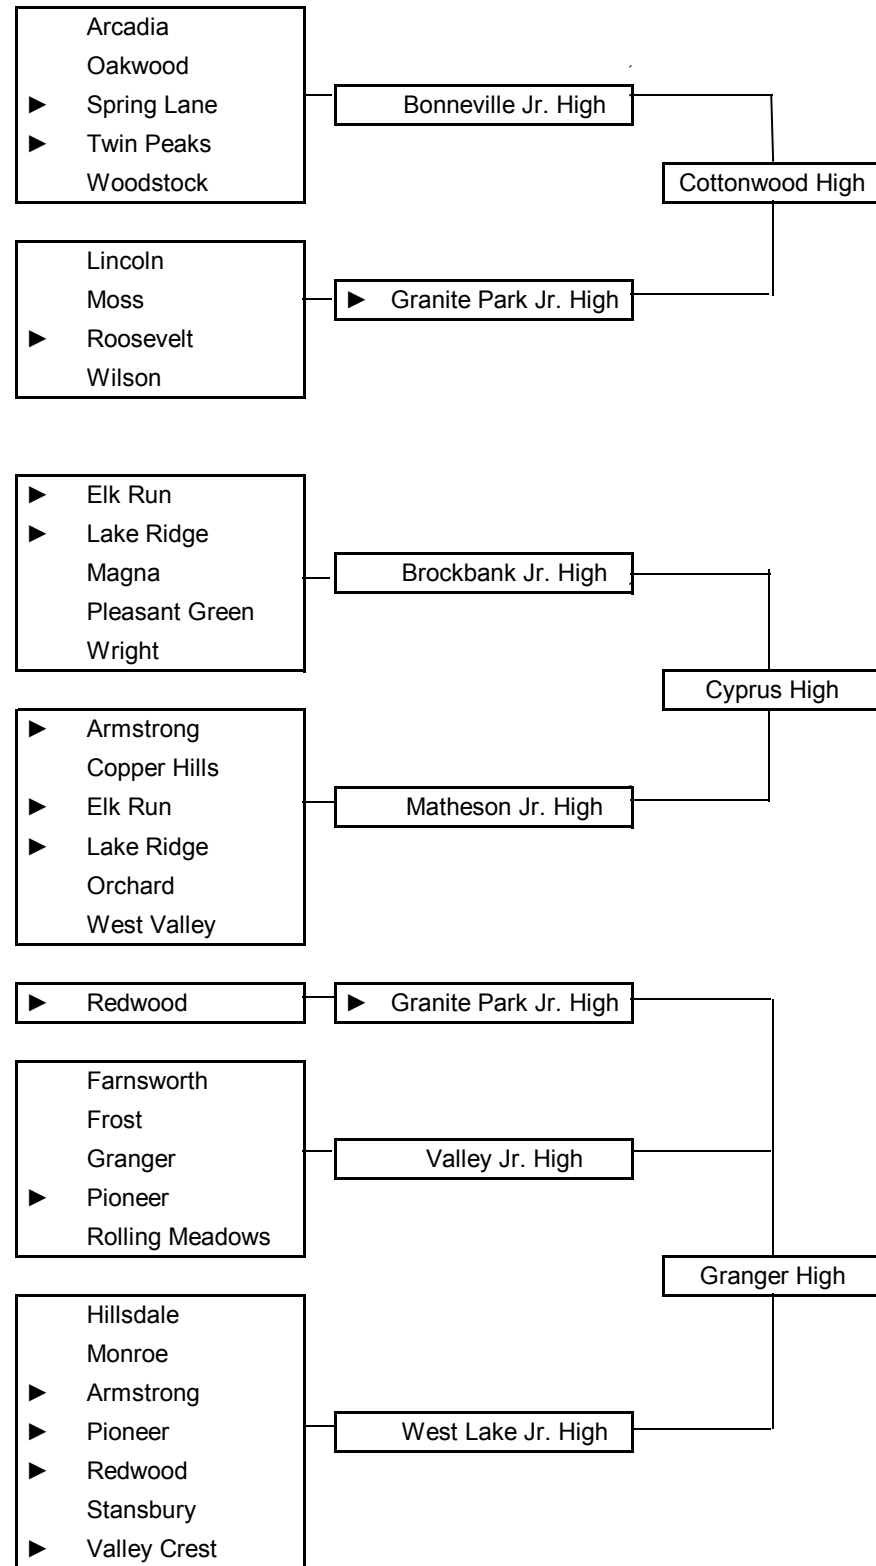

Granite School District
Feeder School Flow Chart
 2015-2016

▶ Feeds into more than one location

(dual) = dual enrollment areas of Driggs that have the option to attend Driggs or Morningside