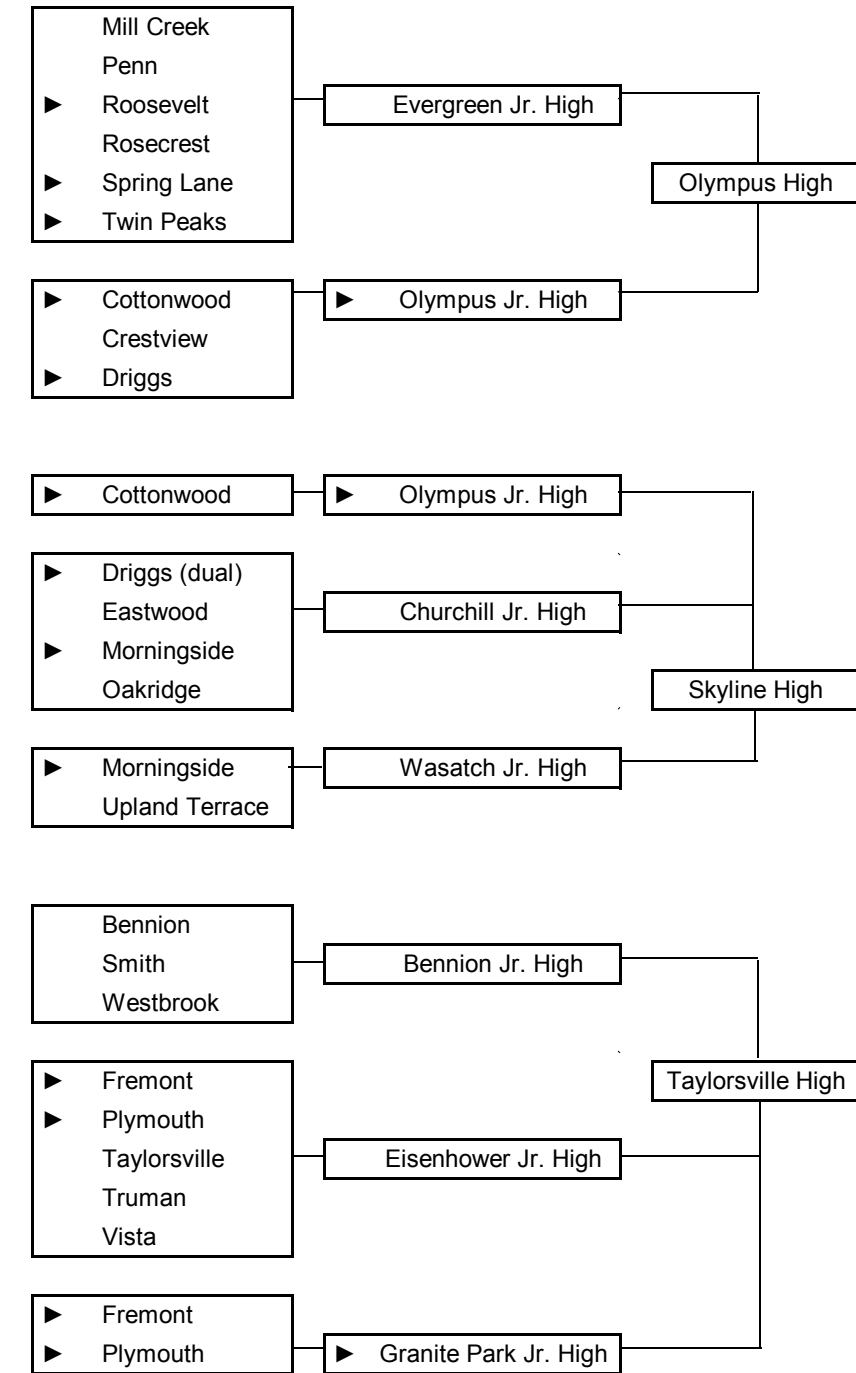

Granite School District
Feeder School Flow Chart
 2015-2016

▶ Feeds into more than one location

(dual) = dual enrollment areas of Driggs that have the option to attend Driggs or Morningside